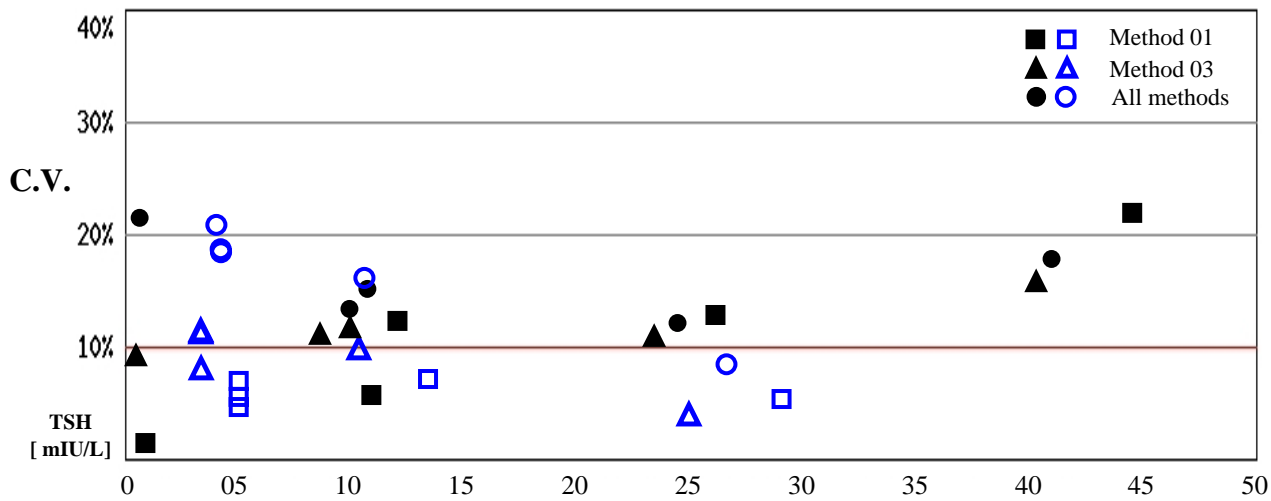

## 歷次 TSH 品管檢體測定結果之實驗室間 C.V. 分佈圖

1. CHT2010-09 survey show in blue.( □ ▲ ○ )
2. Outlier not included in CV calculation.

## 歷次 TSH 品管檢體檢驗值與實驗室間 C.V. 分佈圖

(Survey: CHT2010-08 to CHT2010-09)

1. CHT2010-09 survey show in blue.( □ ▲ ○ )
2. Outlier not included in CV calculation.