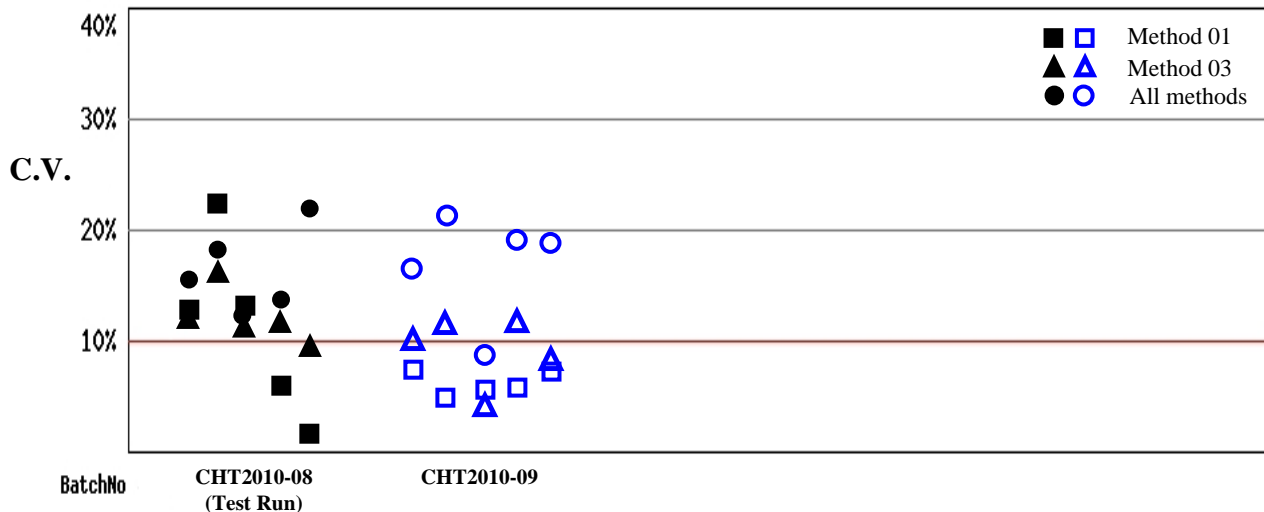

## 歷次 TSH 品管檢體測定結果之實驗室間 C.V. 分佈圖

1. CHT2010-09 survey show in blue.( □ ▲ ○ )
2. Outlier not included in CV calculation.

## 歷次 TSH 品管檢體檢驗值與實驗室間 C.V. 分佈圖

(Survey: CHT2010-08 to CHT2010-09)

1. CHT2010-09 survey show in blue.( □ ▲ ○ )
2. Outlier not included in CV calculation.